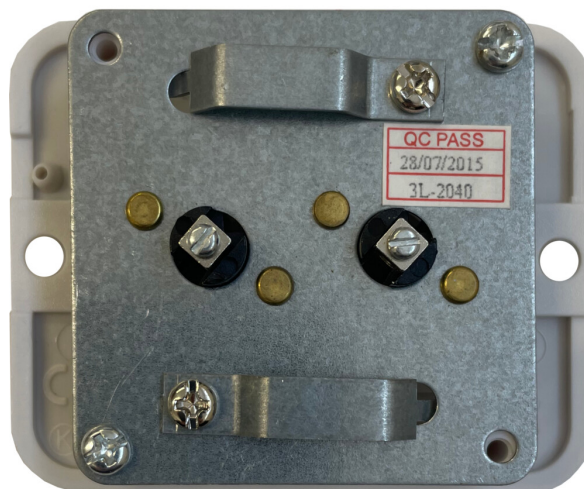

Technical Datasheet

Description: Contour White Double TV Point

Part Number: CW36W

Information

Plate Dimensions (mm) 85 (W) x 85 (H) x 8 (D)

Insert Material Polycarbonate

Earth Strap Mild Steel

Operating Voltage(AC) 250V @ 50Hz

Termination Type Screw

Warranty 10 years

Product Class 1 Must be earthed

Maintenance Clean with a soft cloth only. Do not use a cleaning agent of any description.

Please Note Do not use masking tape on this product.

Style Rounded Profile

Plate Material Mild Steel, Powder Coated