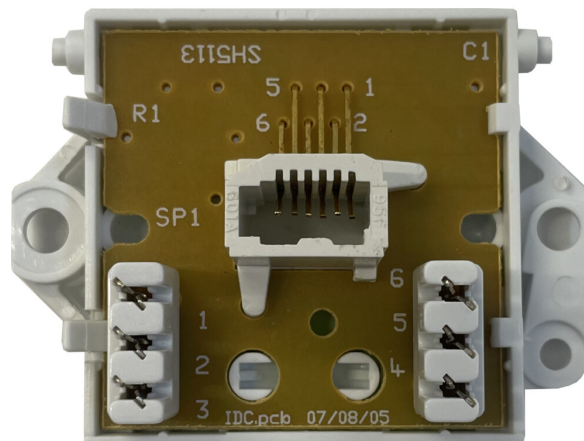

Technical Datasheet

Description: Contour White Secondary Telephone Socket

Part Number: CW34W

Information

Plate Dimensions (mm) 85 (W) x 85 (H) x 8 (D)

Insert Material Polycarbonate

Earth Strap Mild Steel

Operating Voltage(AC) 250V @ 50Hz

Termination Type Screw

Warranty 10 years

Product Class 1 Must be earthed

Maintenance Clean with a soft cloth only. Do not use a cleaning agent of any description.

Please Note Do not use masking tape on this product.

Style Rounded Profile

Plate Material Mild Steel, Powder Coated