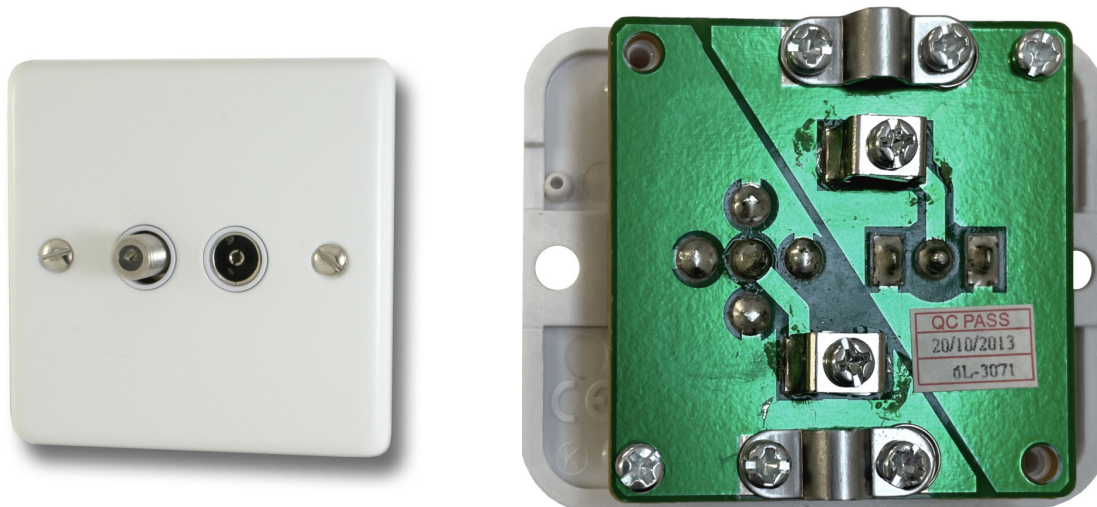

Technical Datasheet

Description: Contour White TV/Satellite Socket

Part Number: CW38W

Information

Plate Dimensions (mm) 85 (W) x 85 (H) x 8 (D)

Insert Material Polycarbonate

Earth Strap Mild Steel

Operating Voltage(AC) 250V @ 50Hz

Termination Type Screw

Warranty 10 years

Product Class 1 Must be earthed

Maintenance Clean with a soft cloth only. Do not use a cleaning agent of any description.

Please Note Do not use masking tape on this product.

Style Rounded Profile

Plate Material Mild Steel, Powder Coated